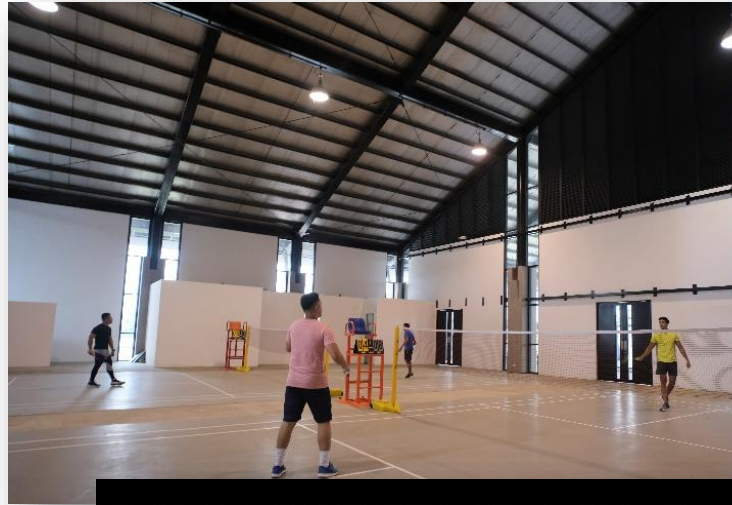

ALVIERA
COUNTRY CLUB

ALVIERA COUNTRY CLUB

GALO
SPORTS BAR

This sports bar and café is a casual dining option where friends can come together to watch their favorite game with great food and drinks. It also offers activities such as billiards and darts.

ALVIERA
COUNTRY CLUB

ALVIERA COUNTRY CLUB

ENTERTAINMENT FACILITIES

- *Game Room*
- *Theater*
- *KTV Rooms (2)*

ALVIERA COUNTRY CLUB

SPORTS PAVILION FACILITIES

- *Basketball/Volleyball Court*
- *Badminton Courts (3 indoor)*
- *Tennis Courts (2 indoor and 2 outdoor)*

**With minimal fees for court rates and equipment rentals.*

ALVIERA
COUNTRY CLUB

ALVIERA COUNTRY CLUB

HEALTH & WELLNESS

- *Fitness Center / Gym*
- *Clinic*
- *Inawa Spa*
 -by Stresscape
- *Salon (soon)*

ALVIERA
COUNTRY CLUB

ALVIERA COUNTRY CLUB

KIDS' ZONE

- *Kiddie pool*
- *Indoor Play Area*
- *Outdoor Play Area*

ALVIERA COUNTRY CLUB

SWIMMING POOL

*6-lane lap pool, half Olympic size
in length, lounge pool*

ALVIERA
COUNTRY CLUB