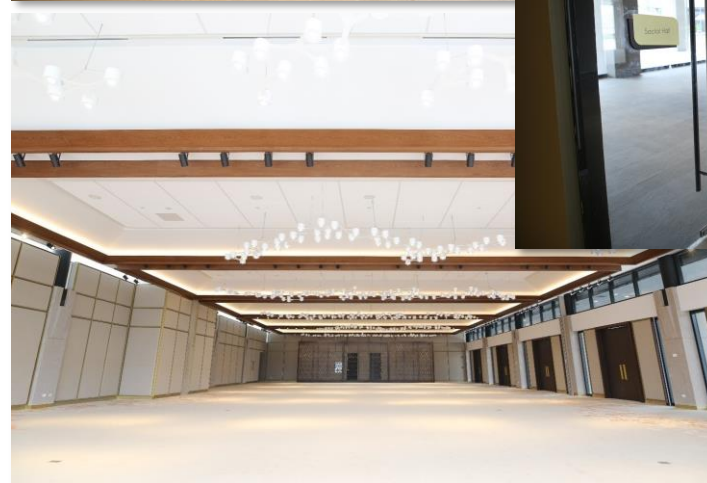

Approximate land area 5.6 hectares

ALVIERA COUNTRY CLUB

WELCOME PAVILION

- *Membership Office/Lounge*
- *Specialty Shops*
- *Sales Office*

ALVIERA
COUNTRY CLUB

ALVIERA COUNTRY CLUB

EVENTS PAVILION

- **Meeting Rooms**
 - Tipunan 1 – 20 pax*
 - Tipunan 2 – 10-12pax*
 - Tipunan 3 – 10-12pax*
 - Tipunan 4 – 10-12pax*
- **Social Hall – 120 pax**
- **Tala Ballroom – 450-500pax**