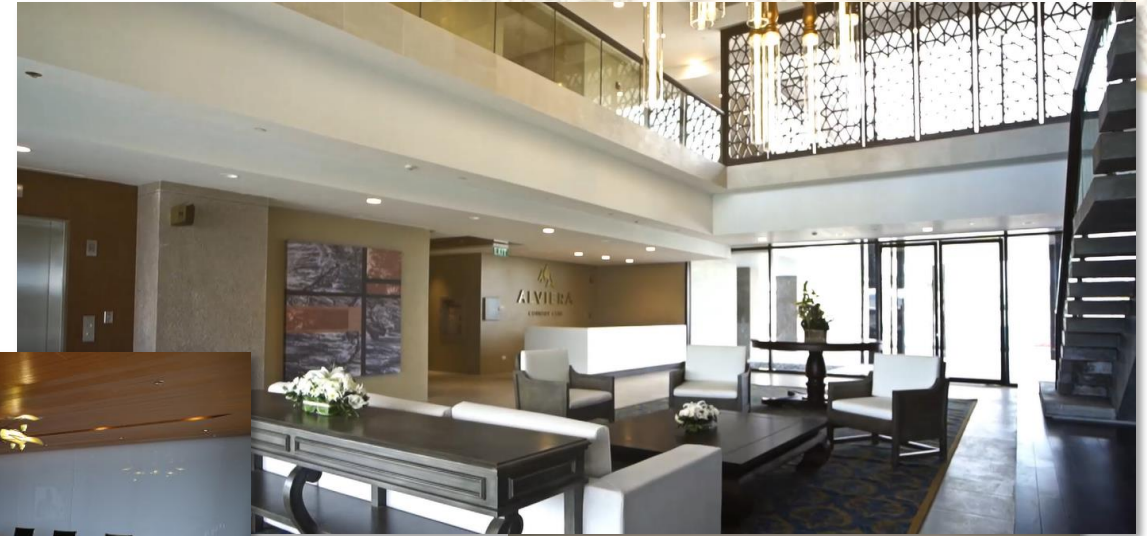

Approximate land area 5.6 hectares

ALVIERA COUNTRY CLUB

WELCOME PAVILION

- *Membership Office/Lounge*
- *Specialty Shops*
- *Sales Office*

ALVIERA
COUNTRY CLUB

ALVIERA COUNTRY CLUB

EVENTS PAVILION

- **Meeting Rooms**
 - Tipunan 1 – 20 pax*
 - Tipunan 2 – 10-12pax*
 - Tipunan 3 – 10-12pax*
 - Tipunan 4 – 10-12pax*
- **Social Hall – 120 pax**
- **Tala Ballroom – 450-500pax**