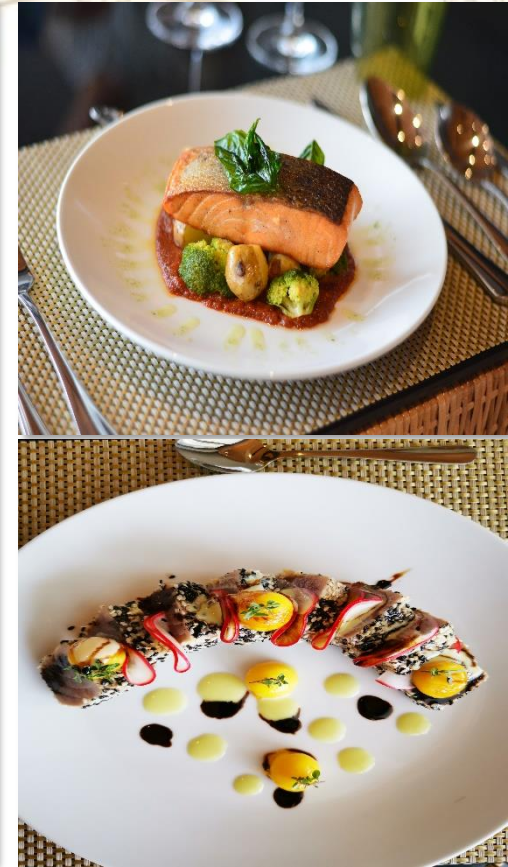

ALVIERA
COUNTRY CLUB

ALVIERA COUNTRY CLUB

FOOD & BEVERAGE OUTLETS

- *Main Restaurant*
- *Cafe*
- *Sports Bar*
- *Specialty Restaurant (soon)*

ALVIERA COUNTRY CLUB

*Delicious international and Filipino cuisine
available at our dining spaces in
Manyaman Restaurant*

ALVIERA COUNTRY CLUB

SABYAN
CAFE

This is the Club's specialized café offering freshly brewed beverages and pastries. The indoor and alfresco café has unique furniture pieces from local designers to match the cozy ambience for precious moments with your loved ones.

ALVIERA
COUNTRY CLUB

ALVIERA COUNTRY CLUB

GALO
SPORTS BAR

This sports bar and café is a casual dining option where friends can come together to watch their favorite game with great food and drinks. It also offers activities such as billiards and darts.